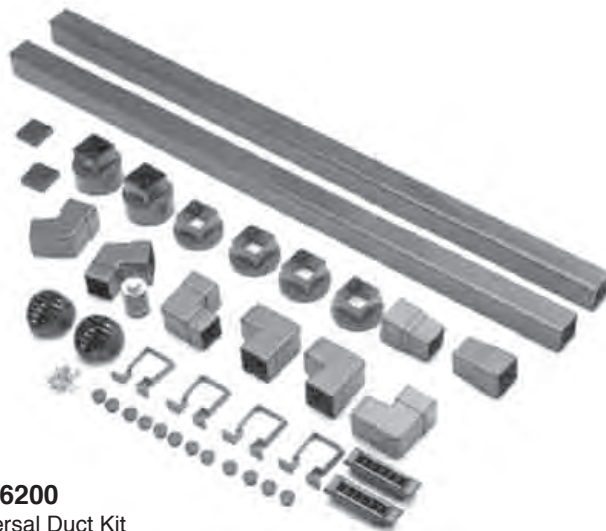

700-6200
Universal Duct Kit